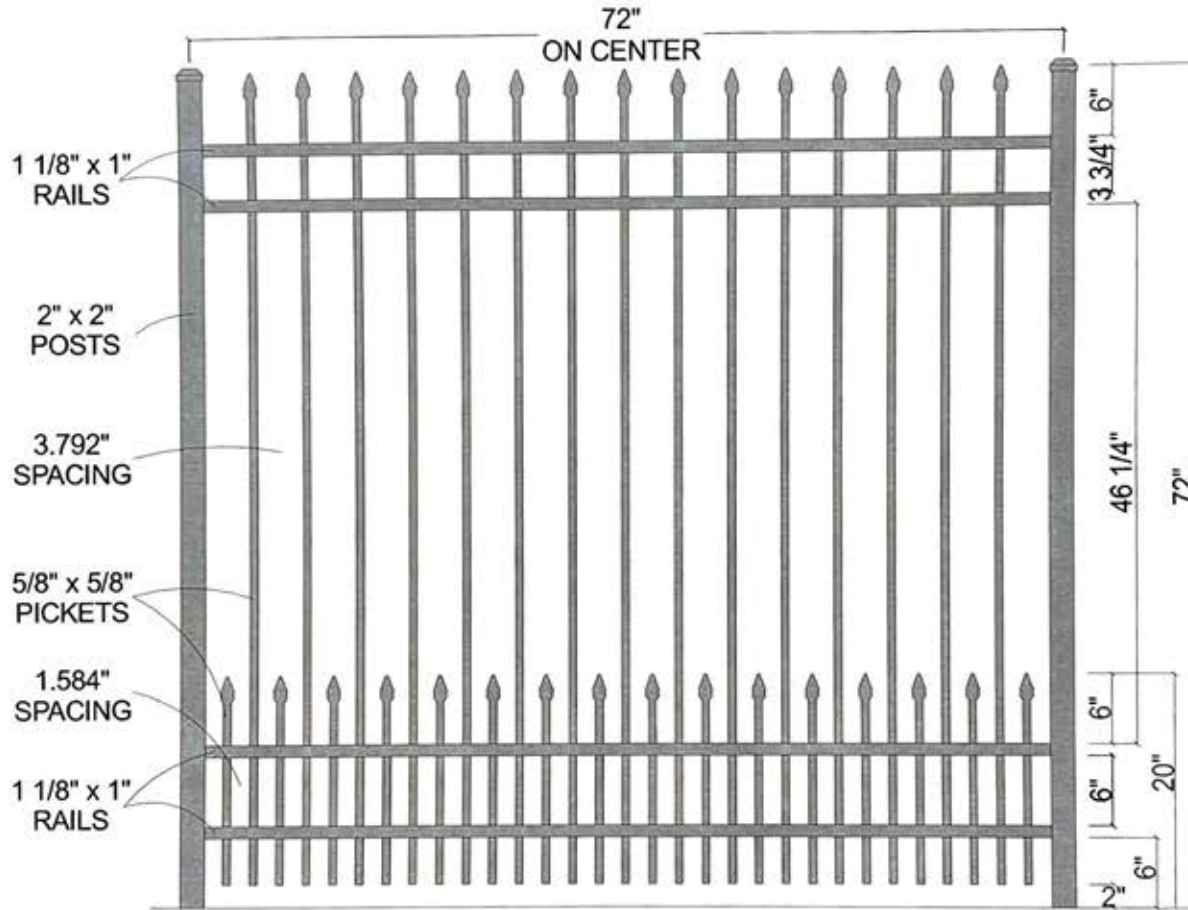

FINIAL OPTION:

Post Size	
72" Tall	2" x 2" x 8 1/2'

Courtyard® Aluminum Fence Systems

Scale: 1/16" : 1"

Date: 3/15/07

As Shown:

72" 0141 w/SPO

Approved By:
F.B.

0141 w/Short Picket Option (72")

Drawn By: J.D.S.

Revised:

Drawing Number:

0141-Short