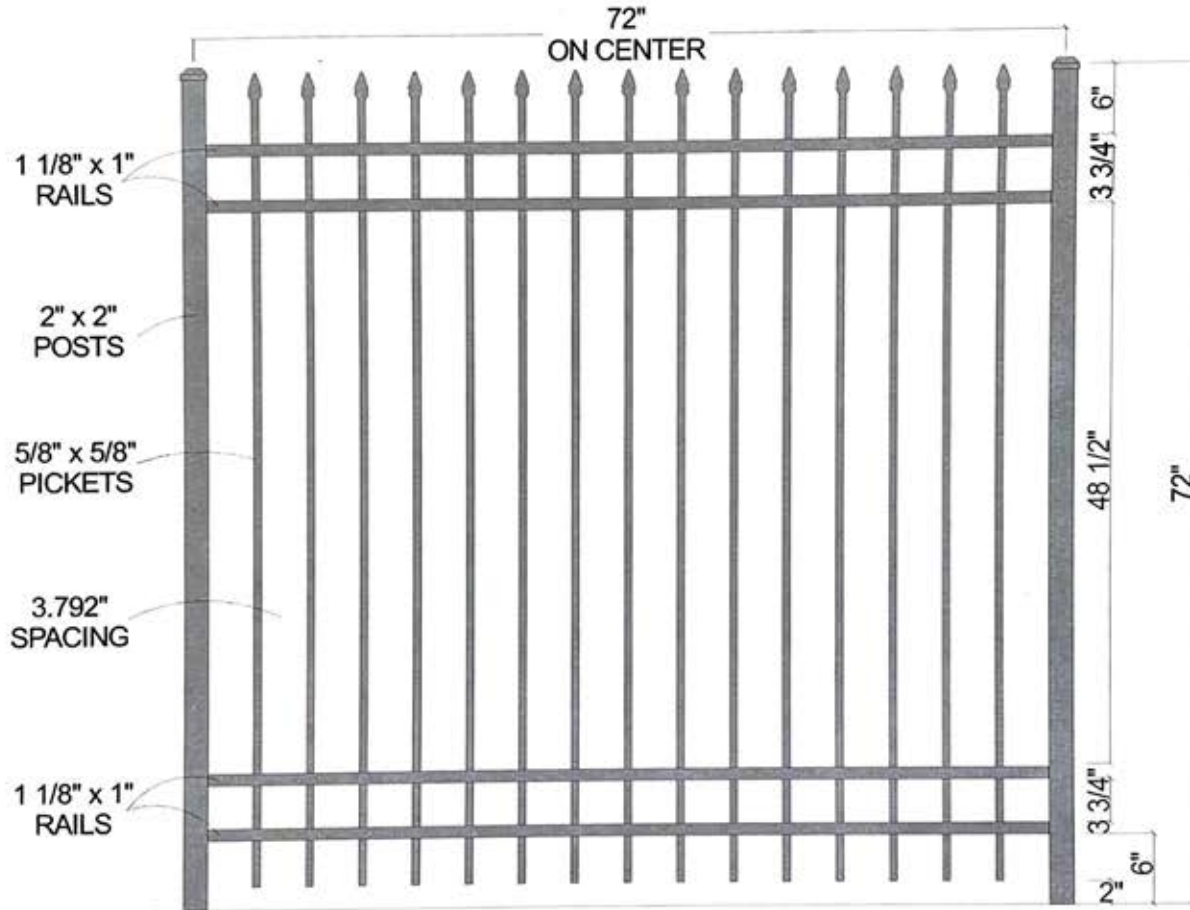

FINIAL OPTION:

Post Size	
72" Tall	2" x 2" x 8 1/2'

Courtyard® Aluminum Fence Systems

Scale: 1/16" : 1"

Date: 8/08/06

As Shown:
72" 0141

Approved By:
F.B.

0141 4-Rail w/Straight Pickets (72")

Drawn By: J.D.S.

Revised:

Drawing Number:
0141