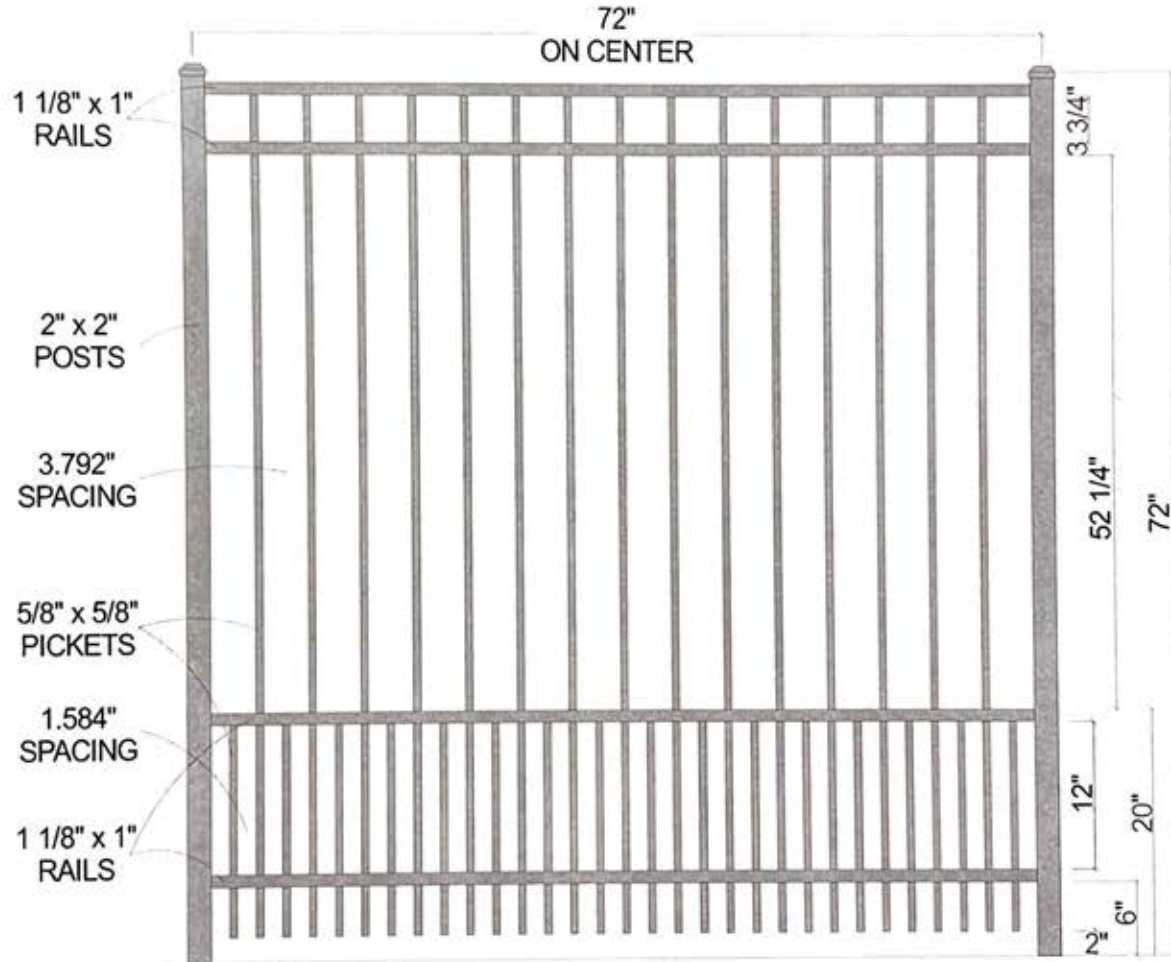

FINIAL OPTION:

Post Size	
72" Tall	2" x 2" x 8 1/2'

CourtYard® Aluminum Fence Systems		
Scale: 1/16" : 1"	Approved By:	Drawn By: J.D.S.
Date: 01/04/10	F.B.	Revised:
As Shown:	0240 w/Short Picket Option (72")	Drawing Number:
72" 0240 w/SPO		0240-Short