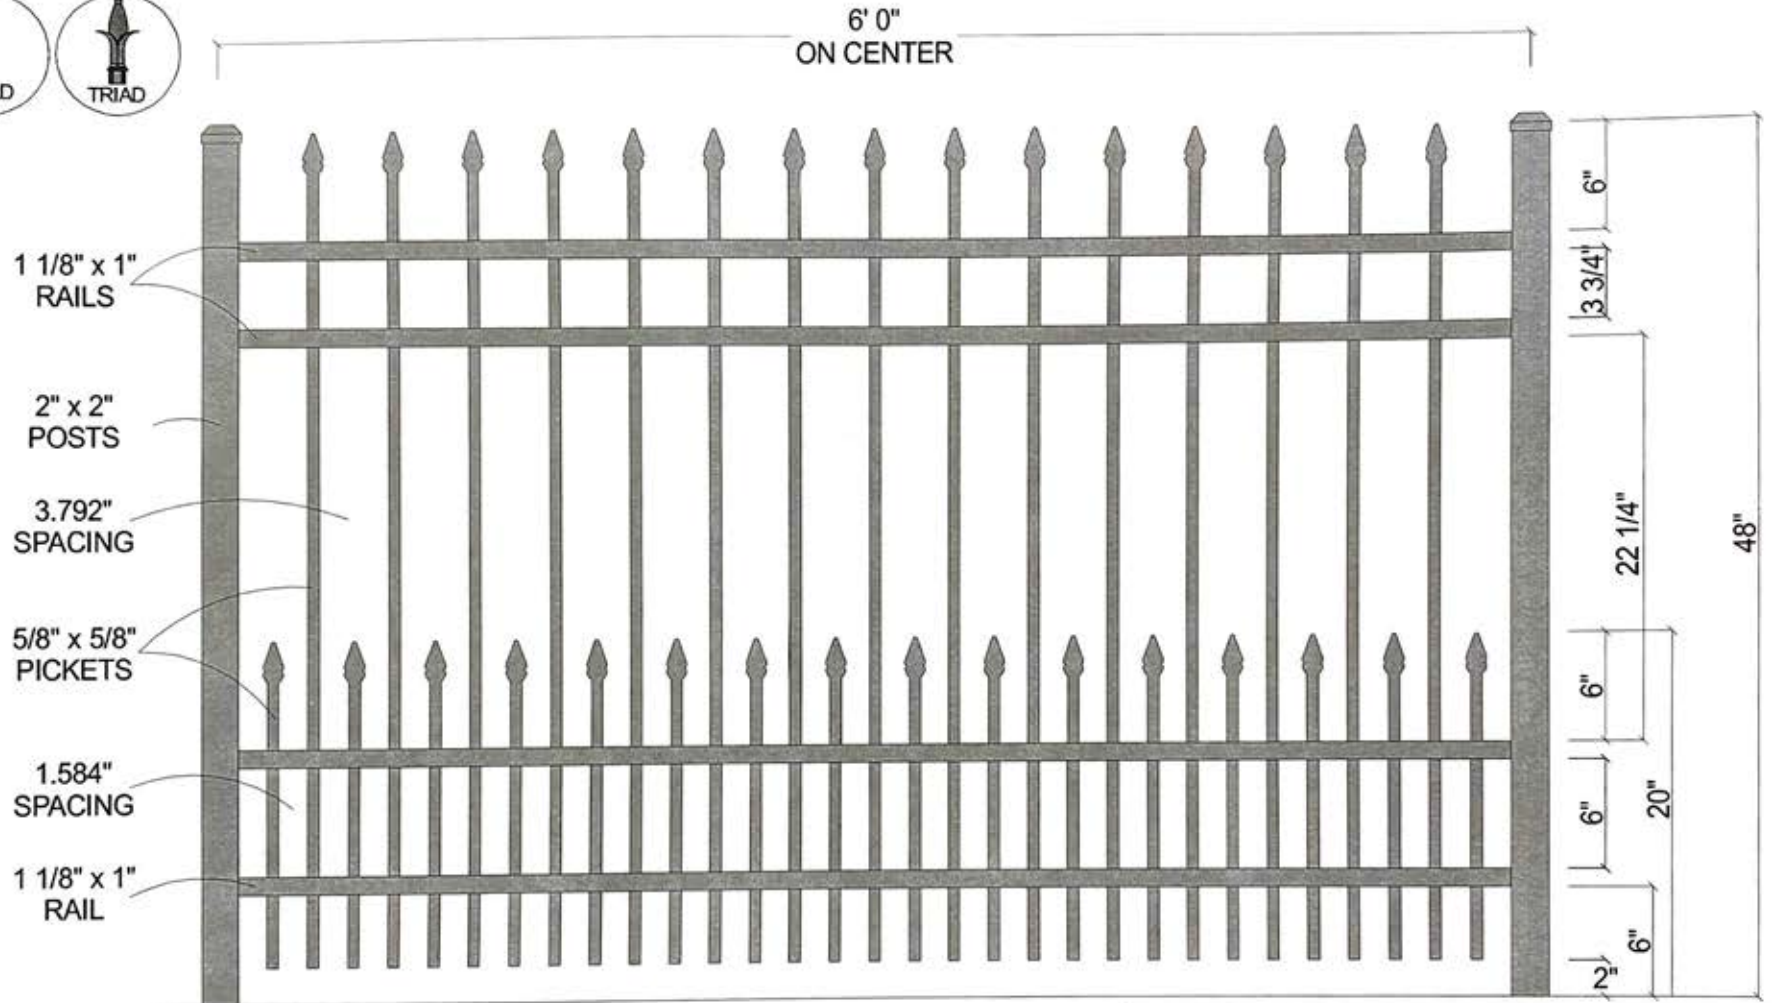

FINIAL OPTION:

Post Size	
48" Tall	2" x 2" x 6 1/2'

CourtYard® Aluminum Fence		
Scale: 3/32" : 1"	Approved By: F.S.B.	Drawn By: J.D.S.
Date: 8/08/06		Revised:
0131 (with Short Picket Option)		
		Drawing Number: 0131-Short