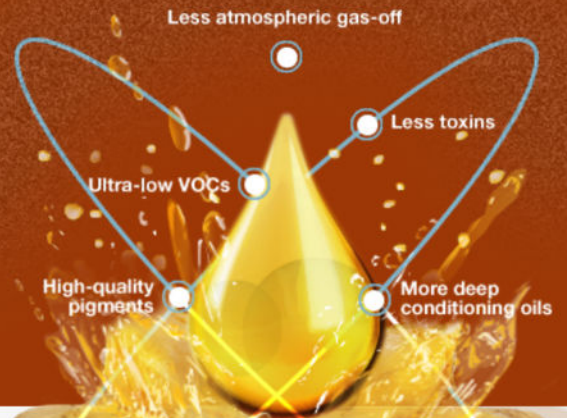

EXPECT EXPERT PERFORMANCE

CRAFTED FOR EXCELLENCE, DESIGNED FOR LONGEVITY

PROFESSIONAL WOOD CARE

Exterior wood surfaces face an array of harsh elements, from UV rays to rain, sleet, and snow, all taking a toll on their integrity. At EXPERT Professional Wood Care, we grasp these challenges intimately. That's why our solution is straightforward yet exceptional.

Introducing EXPERT Log & Timber Oil: a premium, one-coat application that's not only high-quality but also, easy to use. Protecting and enhancing your home has never been simpler or more effective. Trust EXPERT for lasting beauty and unparalleled protection for your wood surfaces. Siding, railings, decks, shakes & shingles, fences, boat docks, logs, outdoor wooden furniture and mass timber—these are all surfaces where EXPERT Log & Timber Oil truly shines, offering unmatched protection and enhancement for your outdoor spaces.

EXPERT Log & Timber Oil:

Experience the confidence of a lifetime warranty with EXPERT Log & Timber Oil's 3-step system. Our one-coat application ensures ease and efficiency while the high-quality iron oxide pigments provide UV protection and enhanced wood clarity. Ideal for decks, siding, and various applications, EXPERT Log & Timber Oil penetrates deep, reducing warping, cracking, and twisting, with a formula that never peels, cracks, or chips. Infused with citronella oil, it offers natural defense against carpenter bees and boring insects.

Trust EXPERT for unparalleled protection and lasting beauty for your outdoor wood surfaces.

Available in 10 timeless colors to enhance the life and beauty of your timber..